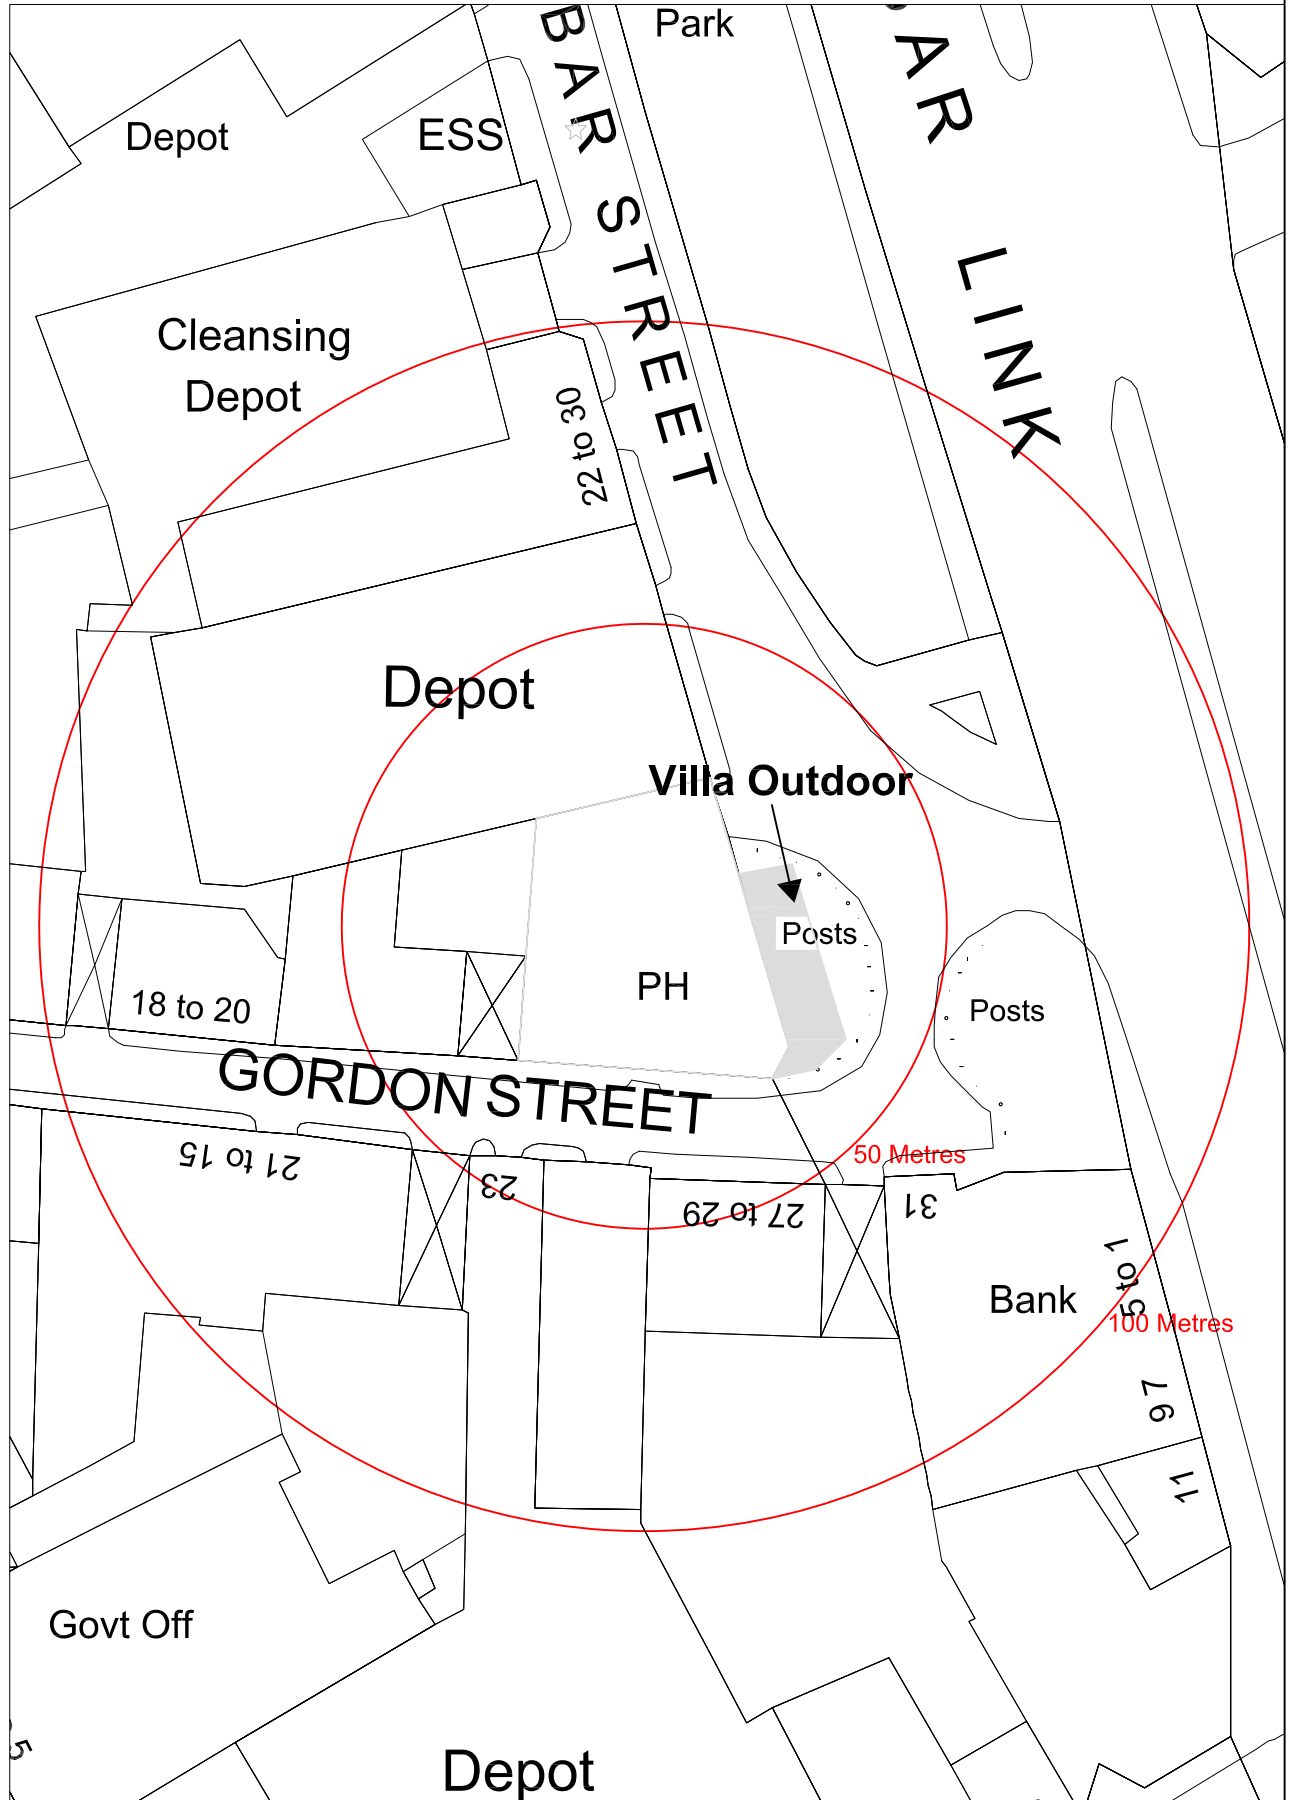

Building Control Service

100 METRES

DRAWN BY: AMC
DATE: 10/03/15

Villa
2 - 16 Dunbar Street

SCALE: 1:1250